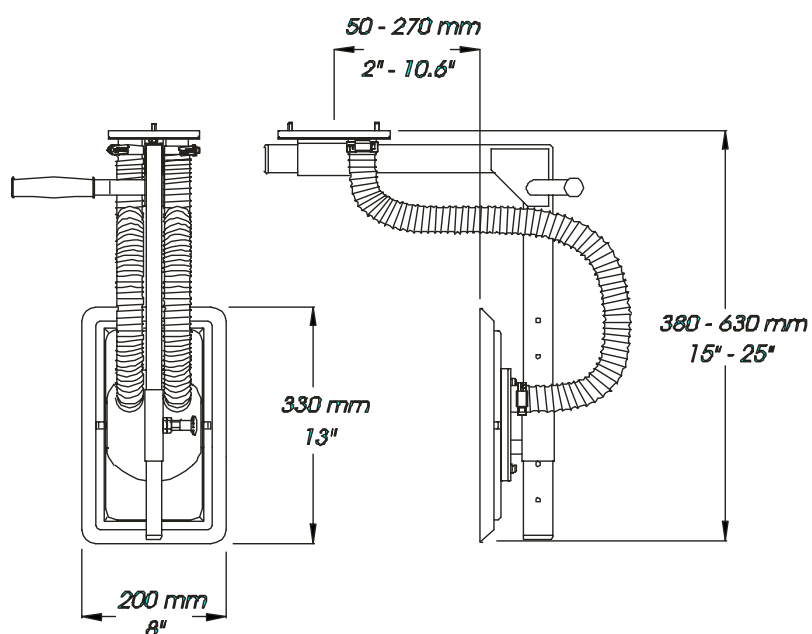

No	Suction foot 10850	Amount	Art. No.
1	Angle with 2 plates	14	10856
2	Handle	1	10854
3	Rubber gasket	2	10092
4	Frame	2	20093
5	Noise & dust filter	1	20103
6	Popnut M6	2	*
7	Metal part	1	10706
8	Pressure plate	3	10707
9	Rubber gasket, black	1	10701
10	Screw M6X35	2	*
11	Foam	1	10708
12	Drawing punsch	2	10853
13	Locking pin	1	10852
14	Screw M6X25	2	*
15	Pre-assembly plate	2	*
16	Nut M6	2	*
17	Air tube Ø 32mm (price/m)	2	PUR32
18	Clamp 26 - 38mm	4	30115
19	End plug, plastic, 40X20	2	*
20	Strap	1	*

Suction foot 10850

TAWI

Box 10205 434 23 KUNGSBACKA Sweden
Tel +46 300 185 00

info@tawi.se

www.TAWI.com