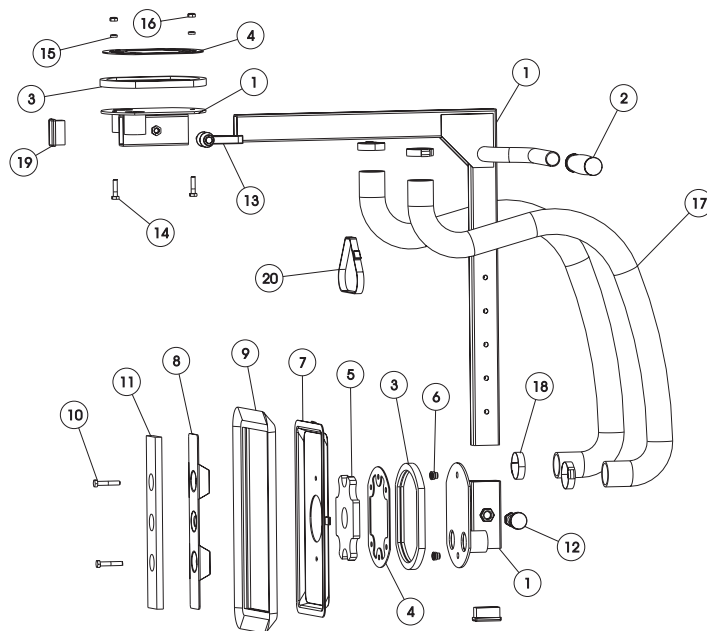

No	Suction foot 10850	Amount	Art. No.
1	Angle with 2 plates	14	10856
2	Handle	1	10854
3	Rubber gasket	2	10092
4	Frame	2	20093
5	Noise & dust filter	1	20103
6	Popnut M6	2	*
7	Metal part	1	10706
8	Pressure plate	3	10707
9	Rubber gasket, black	1	10701
10	Screw M6X35	2	*
11	Foam	1	10708
12	Drawing punsch	2	10853
13	Locking pin	1	10852
14	Screw M6X25	2	*
15	Pre-assembly plate	2	*
16	Nut M6	2	*
17	Air tube Ø 32mm (price/m)	2	PUR32
18	Clamp 26 - 38mm	4	30115
19	End plug, plastic, 40X20	2	*
20	Strap	1	*

Suction foot 10850

TAWI

Box 10205 434 23 KUNGSBACKA Sweden
Tel +46 300 185 00

info@tawi.se

www.TAWI.com