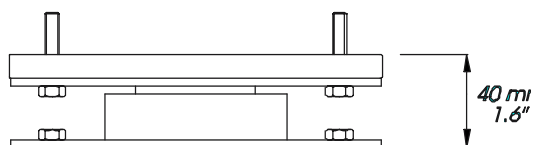

No	Bottom swivel 10350	Amount	Art. No.
1	Lower part	1	10352
2	Ball bearing	1	10353
3	Center housing \varnothing 40mm	1	10357
4	Distance ring	1	10356
5	Popnut M6	2	*
6	Upper part	1	10351
7	Locking washer MB 8	1	11013
8	Locking ring	1	10354
9	Rubber gasket	1	10092
10	Frame	1	20093
11	Screw M6X25	2	*
12	Pre-assembly plate	2	*
13	Nut M6	2	*