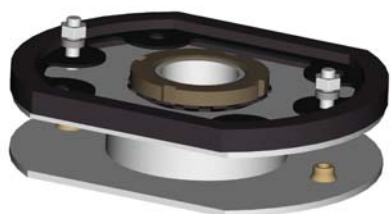

No	Bottom swivel 10350	Amount	Art. No.
1	Lower part	1	10352
2	Ball bearing	1	10353
3	Center housing \varnothing 40mm	1	10357
4	Distance ring	1	10356
5	Popnut M6	2	*
6	Upper part	1	10351
7	Locking washer MB 8	1	11013
8	Locking ring	1	10354
9	Rubber gasket	1	10092
10	Frame	1	20093
11	Screw M6X25	2	*
12	Pre-assembly plate	2	*
13	Nut M6	2	*