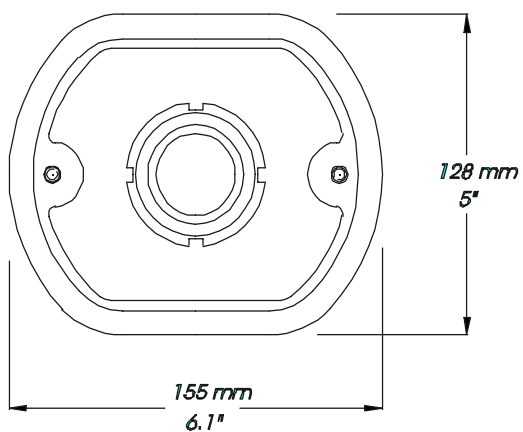

No	Bottom swivel 10350	Amount	Art. No.
1	Lower part	1	10352
2	Ball bearing	1	10353
3	Center housing \varnothing 40mm	1	10357
4	Distance ring	1	10356
5	Popnut M6	2	*
6	Upper part	1	10351
7	Locking washer MB 8	1	11013
8	Locking ring	1	10354
9	Rubber gasket	1	10092
10	Frame	1	20093
11	Screw M6X25	2	*
12	Pre-assembly plate	2	*
13	Nut M6	2	*