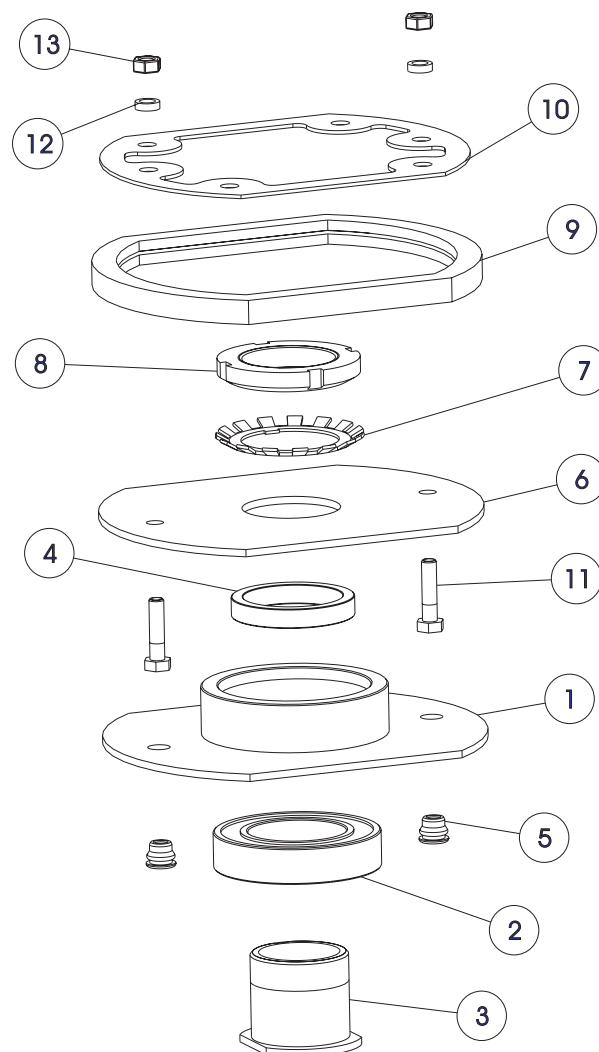

10350

TAWI

Box 10205 434 23 KUNGSBACKA Sweden
Tel +46 300 185 00
info@tawi.se
www.TAWI.com