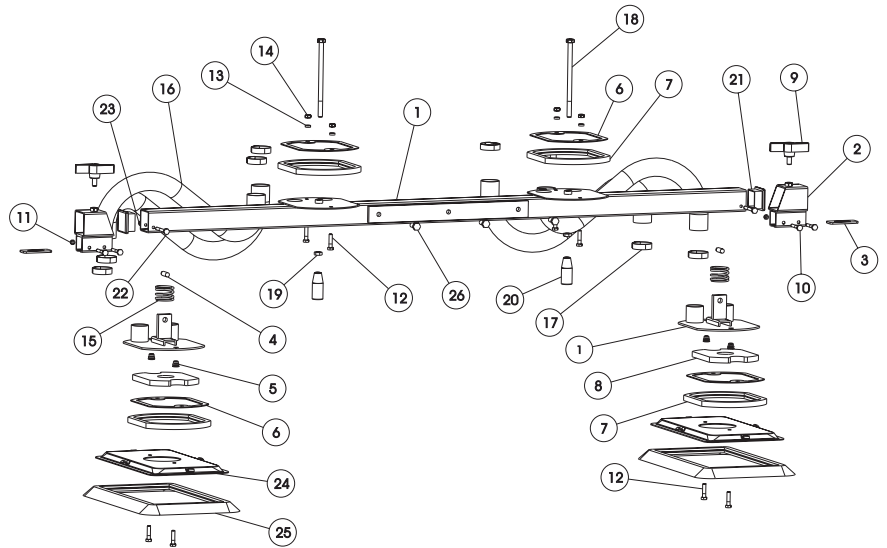

Suction foot 41360

No	Suction foot 41360	Amount	Art. No.
1	Yoke , no holder	3	41361
2	Holder	2	20694
3	Reinforcing washer	2	20609
4	Pin	2	10609
5	Popnut M6	4	*
6	Metal ring	4	10093
7	Rubber gasket	4	10092
8	Noise & dust filter	2	10103
9	Locking pin	2	10852
10	Screw M5X35	4	*
11	Nut M5 locking	4	*
12	Screw M6X25	8	*
13	Pre-assembly plate	4	*
14	Nut M6	4	*
15	Spring	2	10662
16	Air tube Ø 32mm (price/m)	4	PUR32
17	Clamp 32 - 44mm	8	30113
18	Screw M8X140	2	*
19	Nut M8	2	*
20	Knob yd 25/15 id M8 - plastic	2	30147
21	End plug, plastic, 40X40	2	*
22	Screw M5X45	2	*
23	Nut M5	2	*
24	Metal part	2	10706
25	Rubber gasket, black	2	10701
26	Screw M8X20	3	*