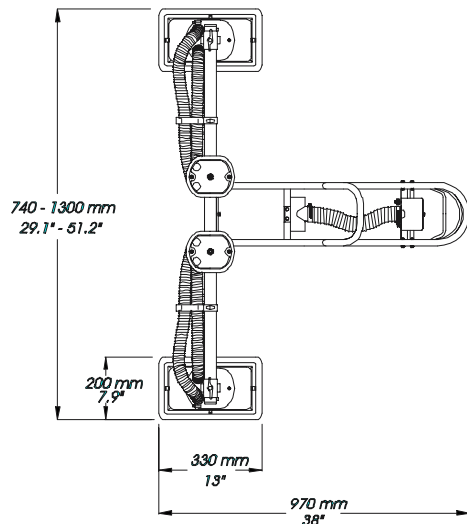

Suction foot 41360

No	Suction foot 41360	Amount	Art. No.
1	Yoke , no holder	3	41361
2	Holder	2	20694
3	Reinforcing washer	2	20609
4	Pin	2	10609
5	Popnut M6	4	*
6	Metal ring	4	10093
7	Rubber gasket	4	10092
8	Noise & dust filter	2	10103
9	Locking pin	2	10852
10	Screw M5X35	4	*
11	Nut M5 locking	4	*
12	Screw M6X25	8	*
13	Pre-assembly plate	4	*
14	Nut M6	4	*
15	Spring	2	10662
16	Air tube Ø 32mm (price/m)	4	PUR32
17	Clamp 32 - 44mm	8	30113
18	Screw M8X140	2	*
19	Nut M8	2	*
20	Knob yd 25/15 id M8 - plastic	2	30147
21	End plug, plastic, 40X40	2	*
22	Screw M5X45	2	*
23	Nut M5	2	*
24	Metal part	2	10706
25	Rubber gasket, black	2	10701
26	Screw M8X20	3	*