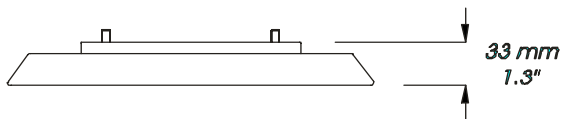

No	Suction foot 10230	Amount	Art. No.
1	Metal part	1	10236
2	Rubber gasket Ø 270mm, black	1	10231
3	Rubber gasket	1	10092
4	Frame	1	20093
5	Noise & dust filter	1	20103
6	Screw M6X25	2	*
7	Pre-assembly plate	2	*
8	Nut M6	2	*
9	Pin 80mm M8	1	*
10	Rubber pad with nut Ø 35mm	1	10146

Suction foot 10230

TAWI

Box 10205 434 23 KUNGSBACKA Sweden
Tel +46 300 185 00

info@tawi.se

www.TAWI.com