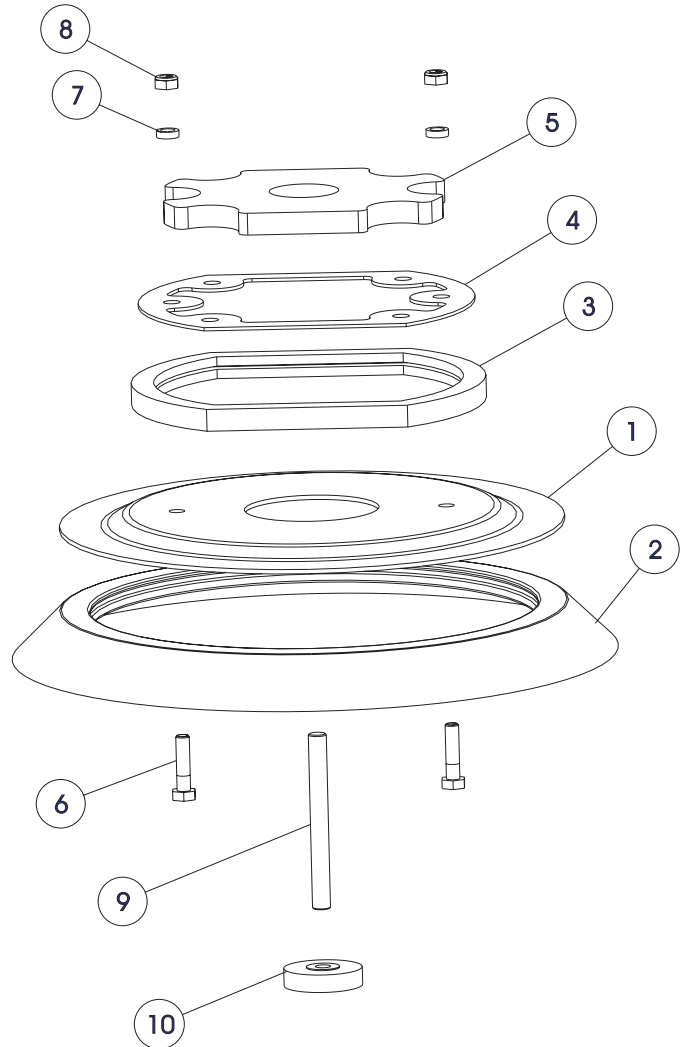

No	Suction foot 10230	Amount	Art. No.
1	Metal part	1	10236
2	Rubber gasket Ø 270mm, black	1	10231
3	Rubber gasket	1	10092
4	Frame	1	20093
5	Noise & dust filter	1	20103
6	Screw M6X25	2	*
7	Pre-assembly plate	2	*
8	Nut M6	2	*
9	Pin 80mm M8	1	*
10	Rubber pad with nut Ø 35mm	1	10146

Suction foot 10230

TAWI

Box 10205 434 23 KUNGSBACKA Sweden
Tel +46 300 185 00

info@tawi.se

www.TAWI.com