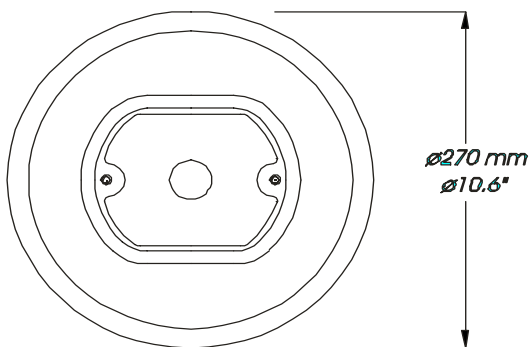

No	Suction foot 10230	Amount	Art. No.
1	Metal part	1	10236
2	Rubber gasket Ø 270mm, black	1	10231
3	Rubber gasket	1	10092
4	Frame	1	20093
5	Noise & dust filter	1	20103
6	Screw M6X25	2	*
7	Pre-assembly plate	2	*
8	Nut M6	2	*
9	Pin 80mm M8	1	*
10	Rubber pad with nut Ø 35mm	1	10146

Suction foot 10230

TAWI

Box 10205 434 23 KUNGSBACKA Sweden
Tel +46 300 185 00

info@tawi.se

www.TAWI.com